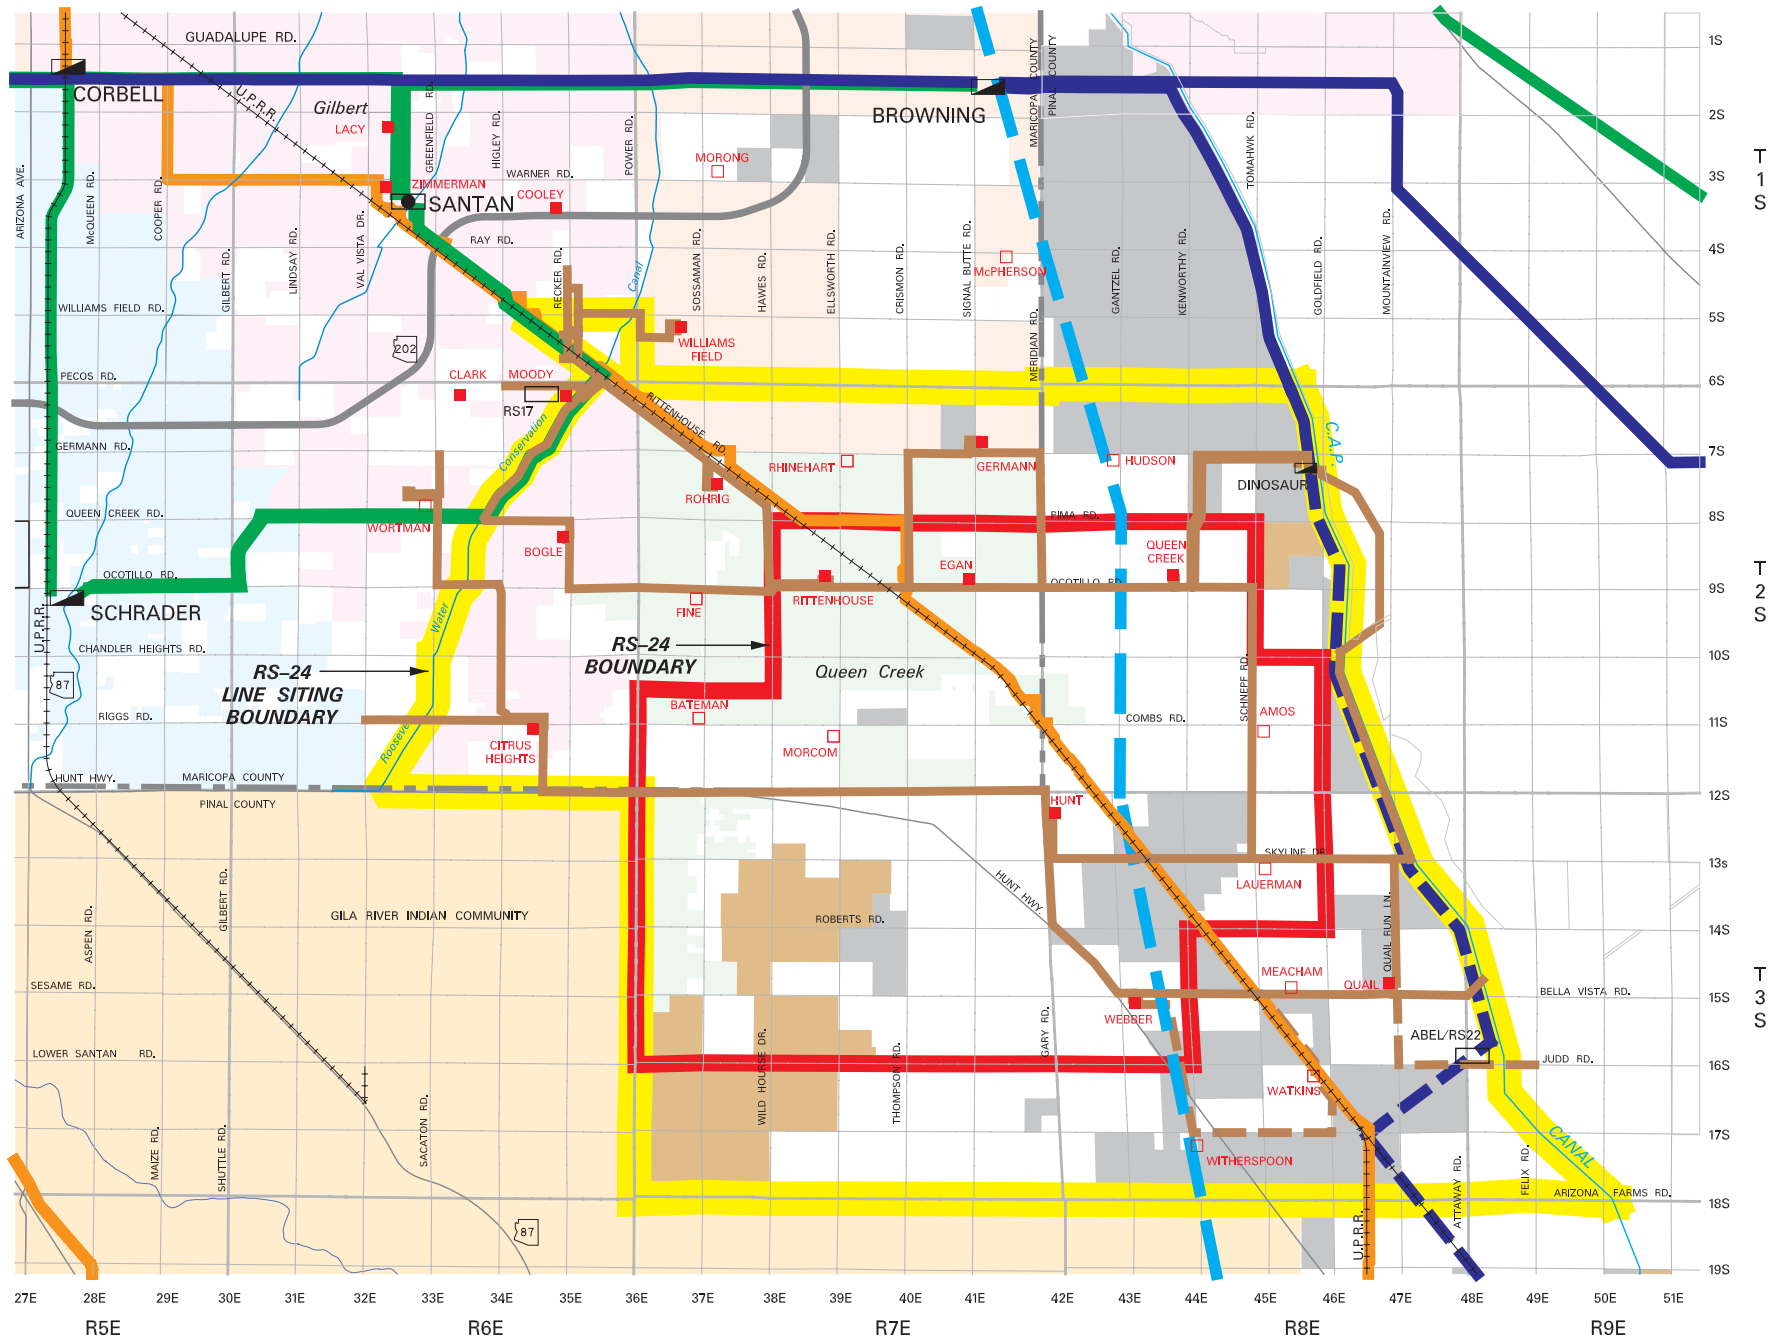

Abel - Moody 230kV Study Area

LEGEND

- EL PASO GAS LINE
- 230kV SRP LINES
- 230kV WAPA LINES
- 500kV SRP LINES
- FUTURE 500kV LINES

- SRP SUBSTATION
- FUTURE SUBSTATION
- RECEIVING STATION
- FUTURE RECEIVING STATION
- 69kV SRP LINES
- FUTURE 69kV LINES

- INDIAN RESERVATION
- STATE LAND
- BLM LAND